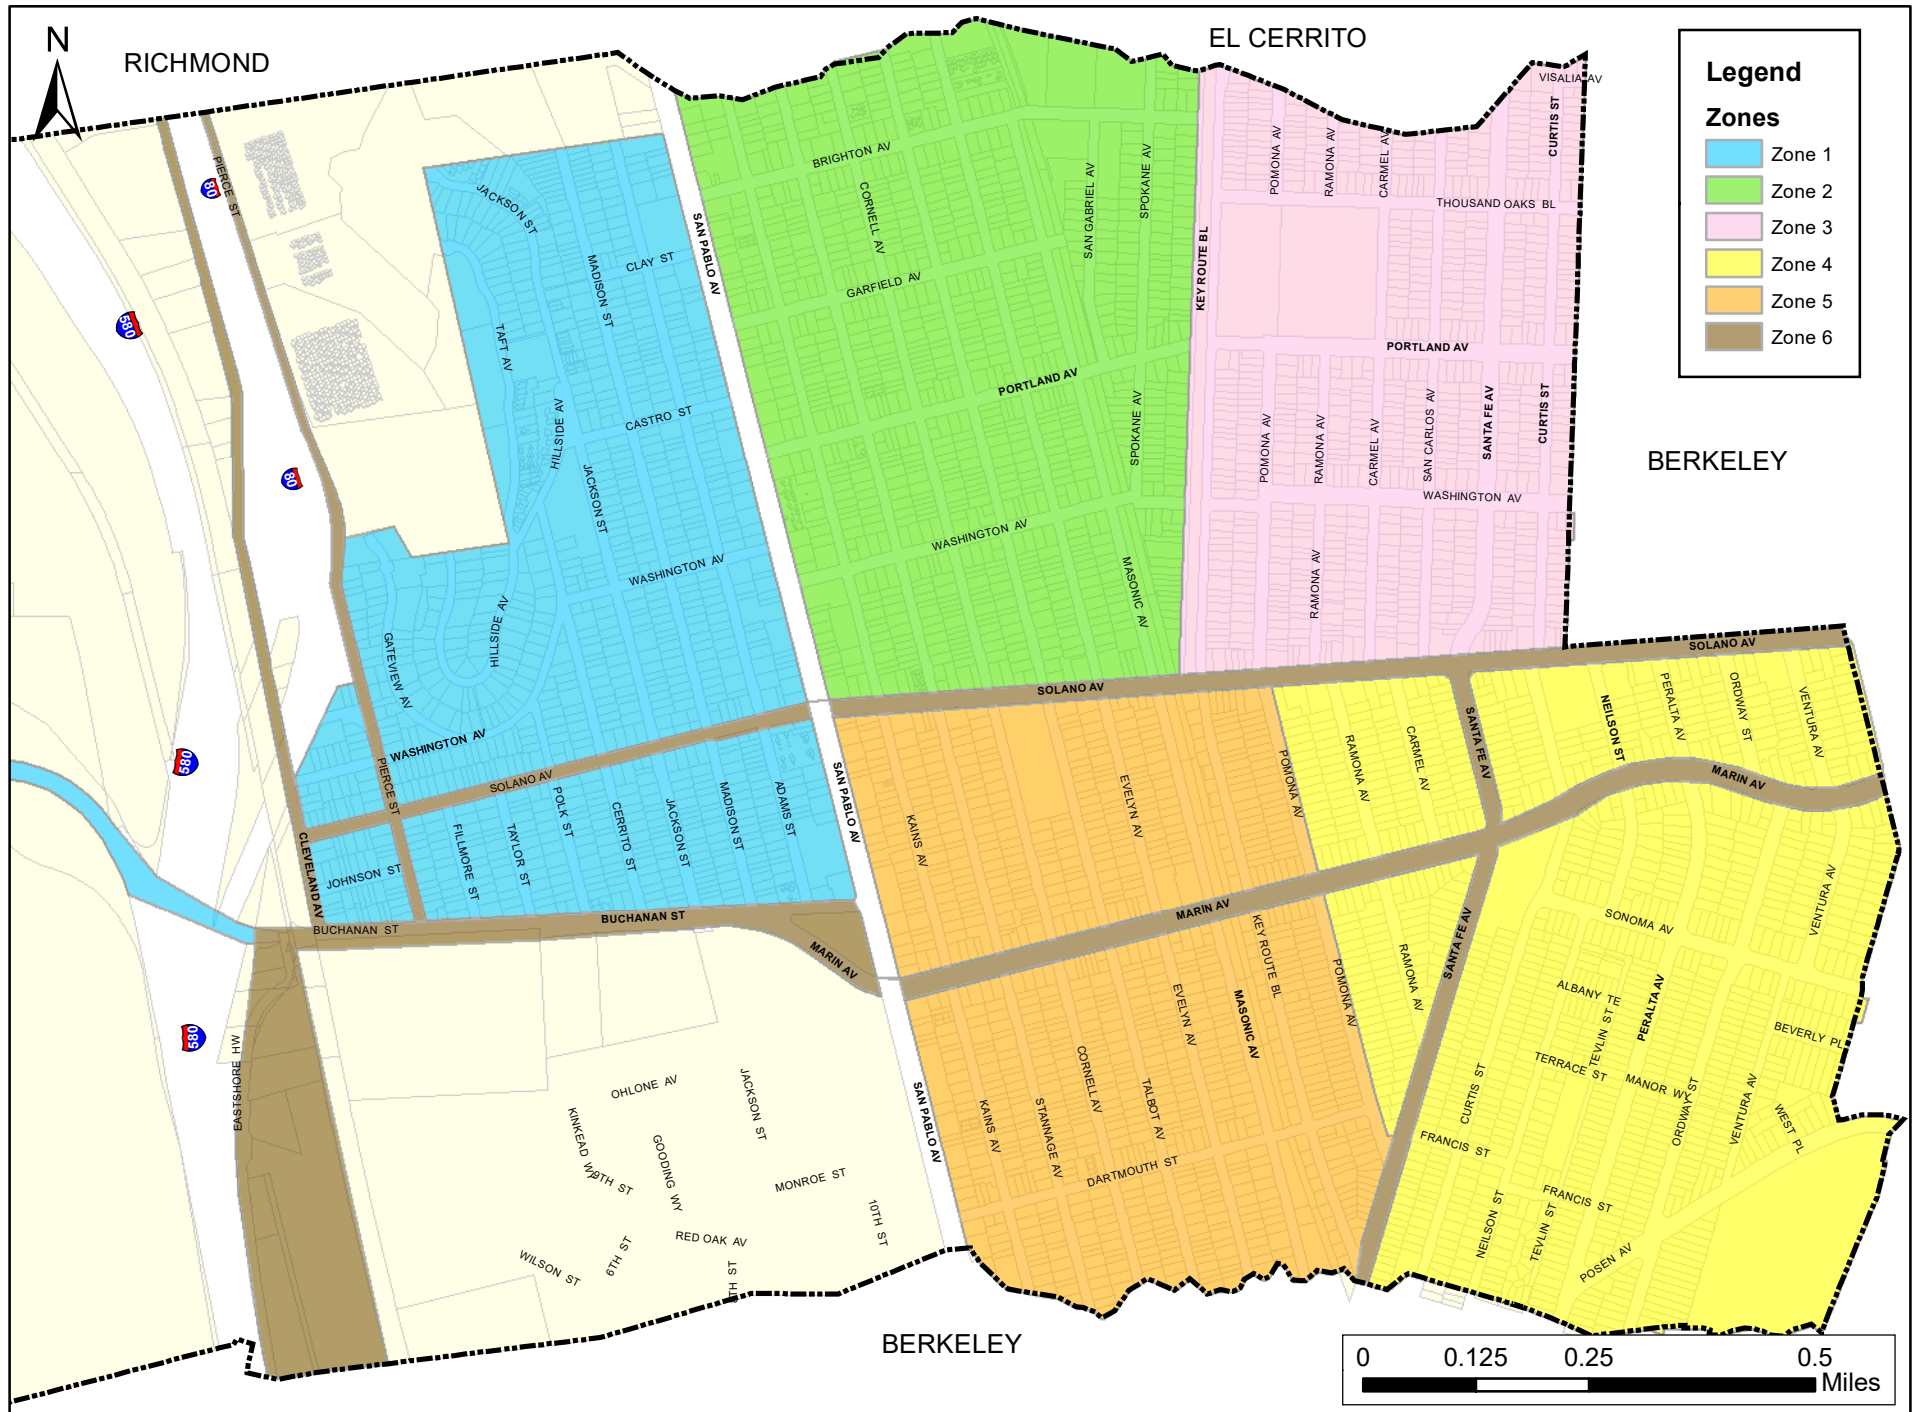

Patch Paving & Striping Refresh Zones

Note: San Pablo Avenue roadway is maintained by Caltrans.

Date: 9/21/2022