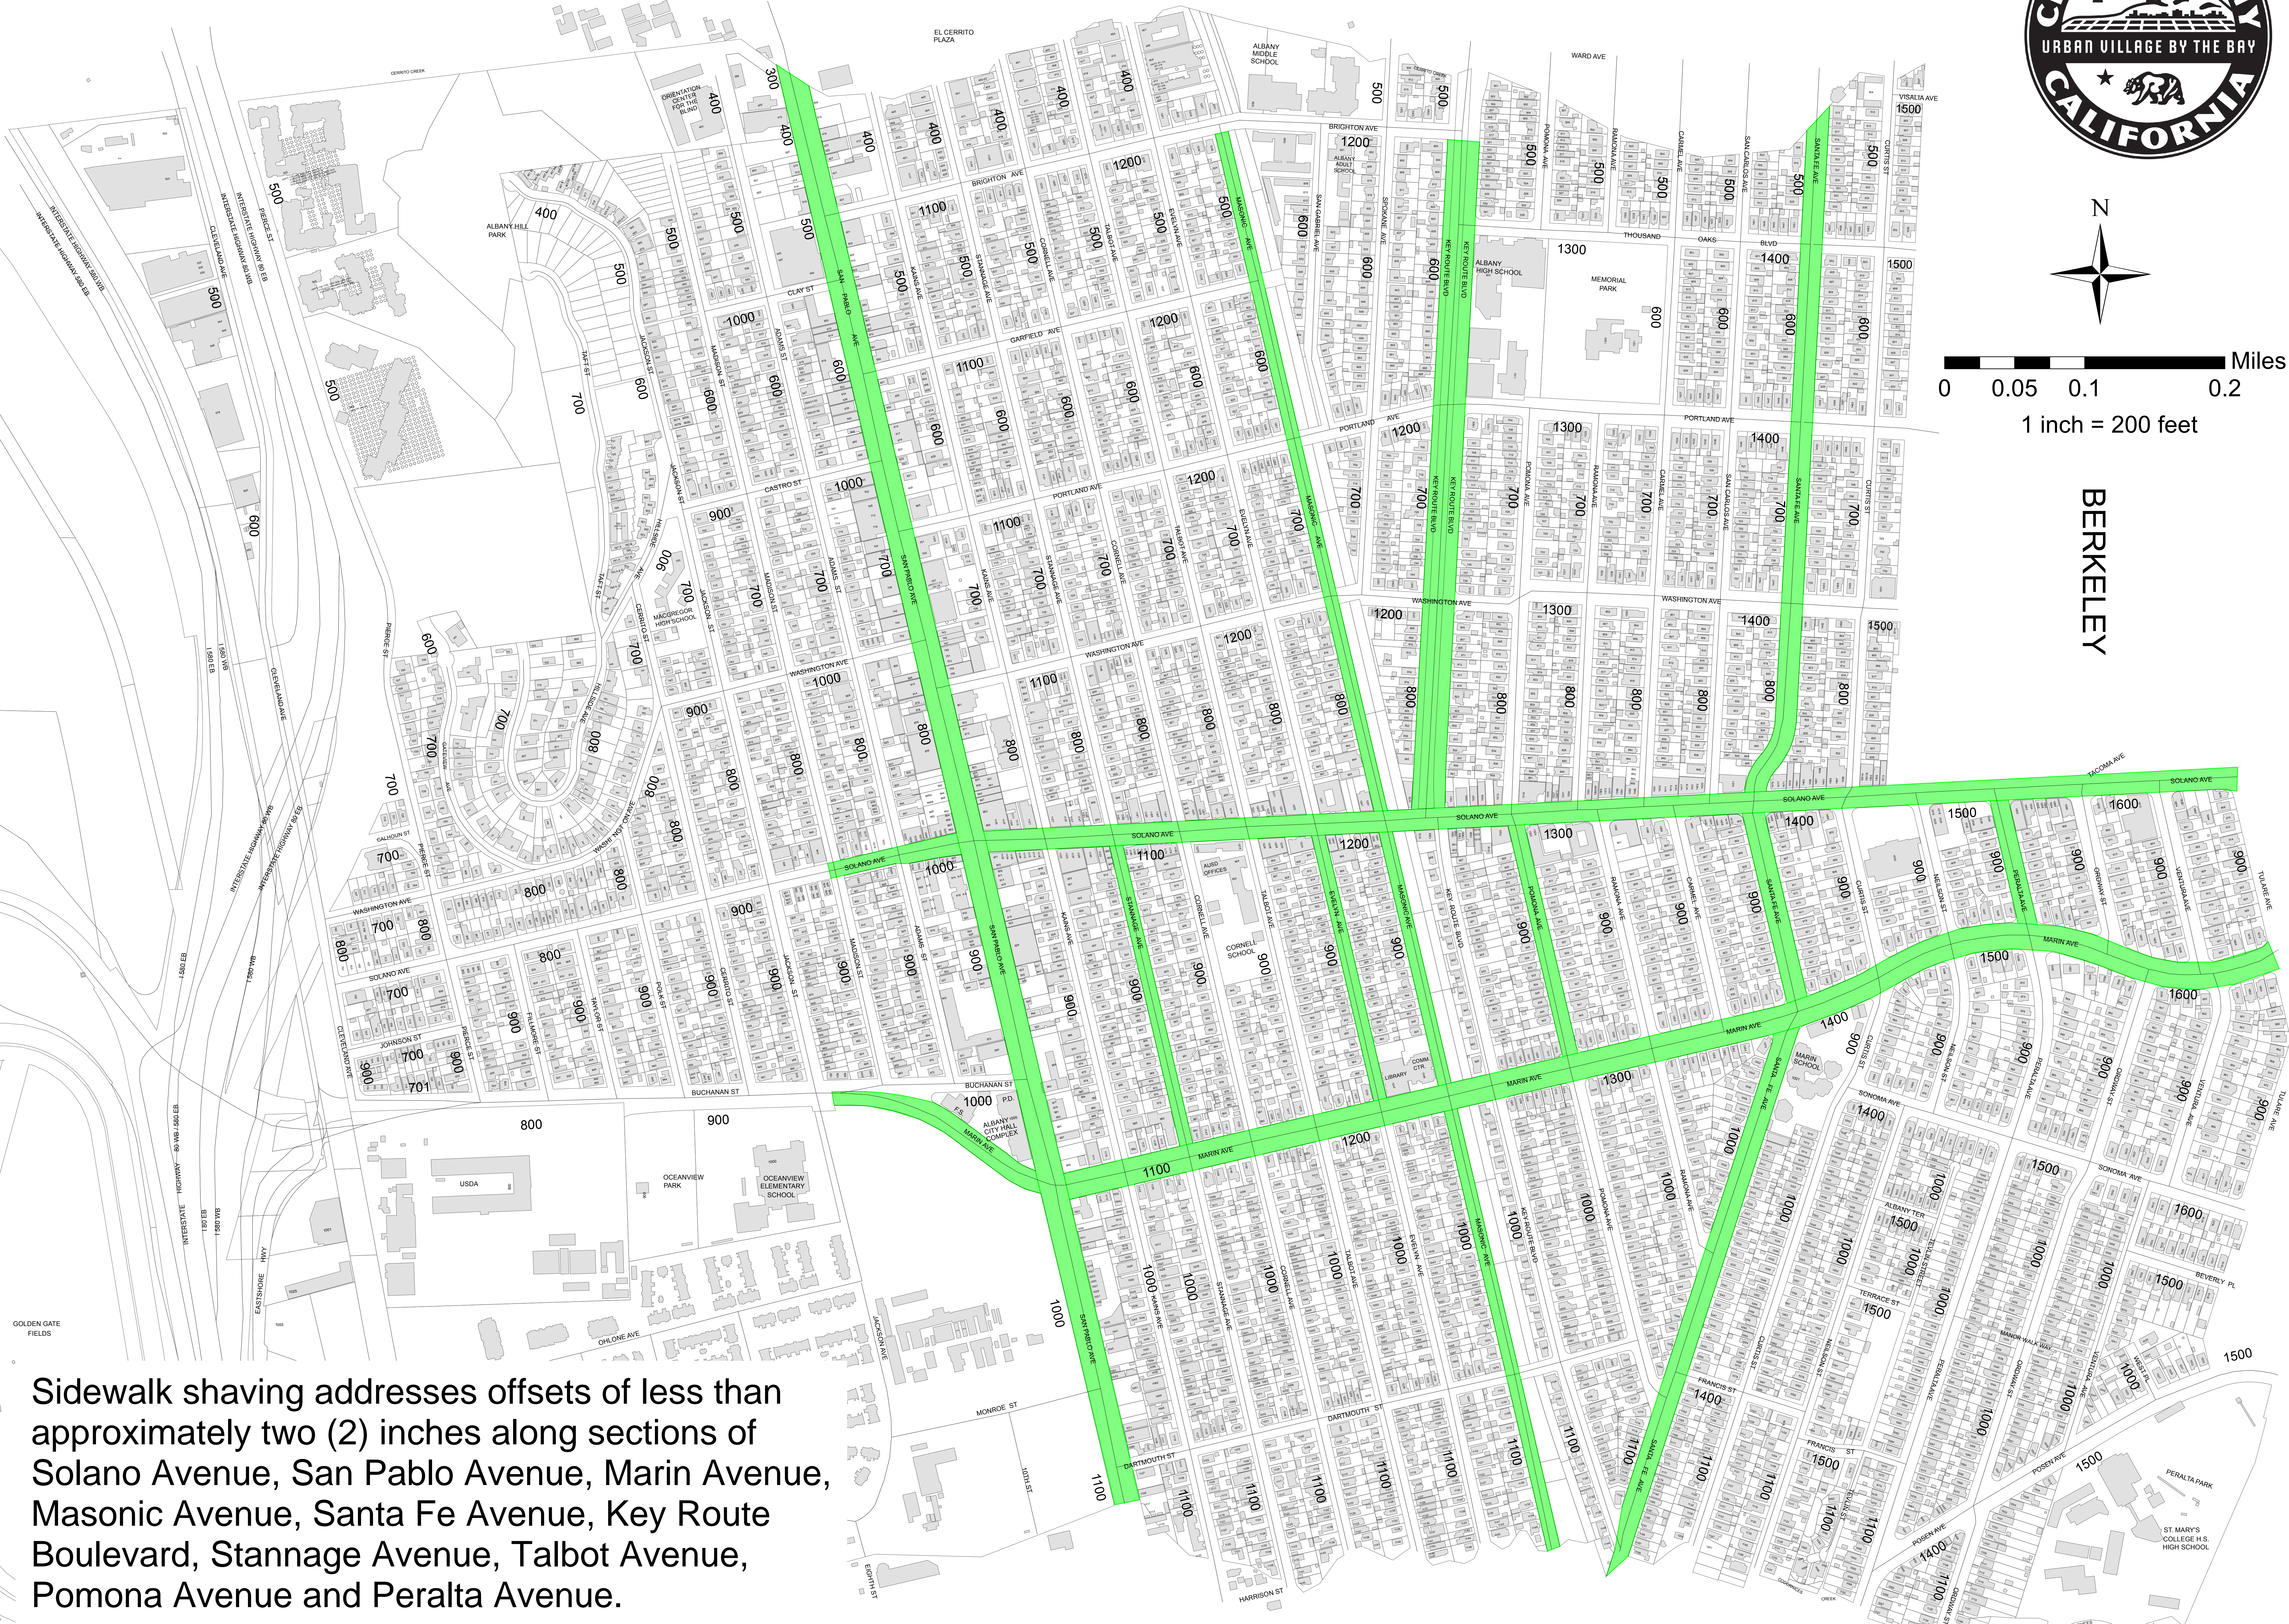

RICHMOND

EL CERRITO

PRIORITY SIDEWALK SHAVING

0 0.05 0.1 0.2 Miles
1 inch = 200 feet

BERKELEY

Sidewalk shaving addresses offsets of less than approximately two (2) inches along sections of Solano Avenue, San Pablo Avenue, Marin Avenue, Masonic Avenue, Santa Fe Avenue, Key Route Boulevard, Stannage Avenue, Talbot Avenue, Pomona Avenue and Peralta Avenue.

BERKELEY